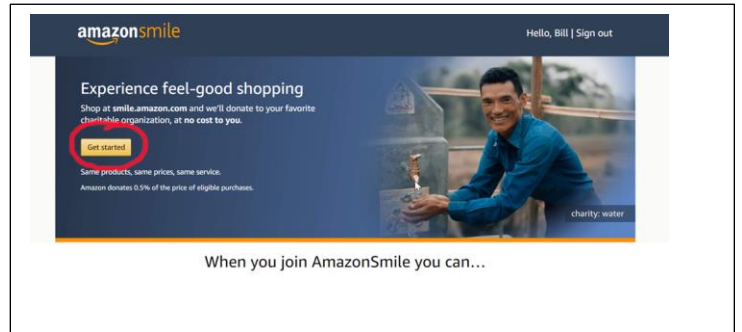

To use AmazonSmile you must sign into **SMILE.AMAZON.COM**

<https://smile.amazon.com/gp/chpf/homepage?orig=Lw==>

Click on Get Started

Click on Faith & Spiritual then enter Bedford Presbyterian Church or simply enter our church name in the "Search" field

You will get a list of Bedford Presbyterian Church names. Be sure to select the one in "Bedford VA"

Remember! You must sign into **Smile.Amazon.com** in order for BPC to get the rewards.

If you signed in correctly, you should see your Rewards Total displayed.