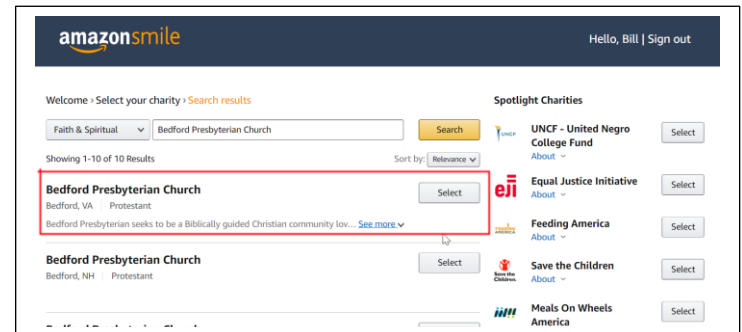

To use AmazonSmile you must sign into **SMILE.AMAZON.COM**

<https://smile.amazon.com/gp/chpf/homepage?orig=Lw==>

Click on Get Started

Click on Faith & Spiritual then enter Bedford Presbyterian Church or simply enter our church name in the "Search" field

You will get a list of Bedford Presbyterian Church names. Be sure to select the one in "Bedford VA"

Remember! You must sign into **Smile.Amazon.com** in order for BPC to get the rewards.

If you signed in correctly, you should see your Rewards Total displayed.