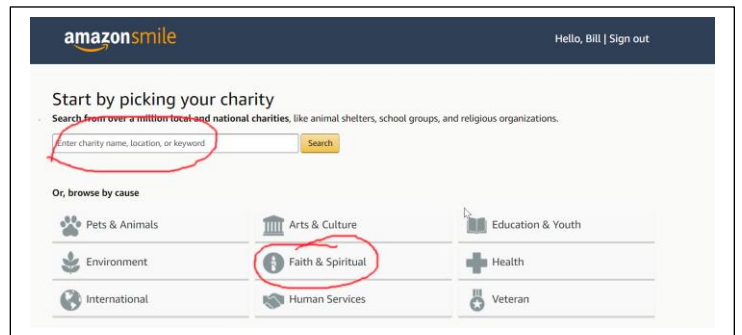

To use AmazonSmile you must sign into **SMILE.AMAZON.COM**

<https://smile.amazon.com/gp/chpf/homepage?orig=Lw==>

Click on Get Started

Click on Faith & Spiritual then enter Bedford Presbyterian Church or simply enter our church name in the "Search" field

You will get a list of Bedford Presbyterian Church names. Be sure to select the one in "Bedford VA"

Remember! You must sign into **Smile.Amazon.com** in order for BPC to get the rewards.

If you signed in correctly, you should see your Rewards Total displayed.